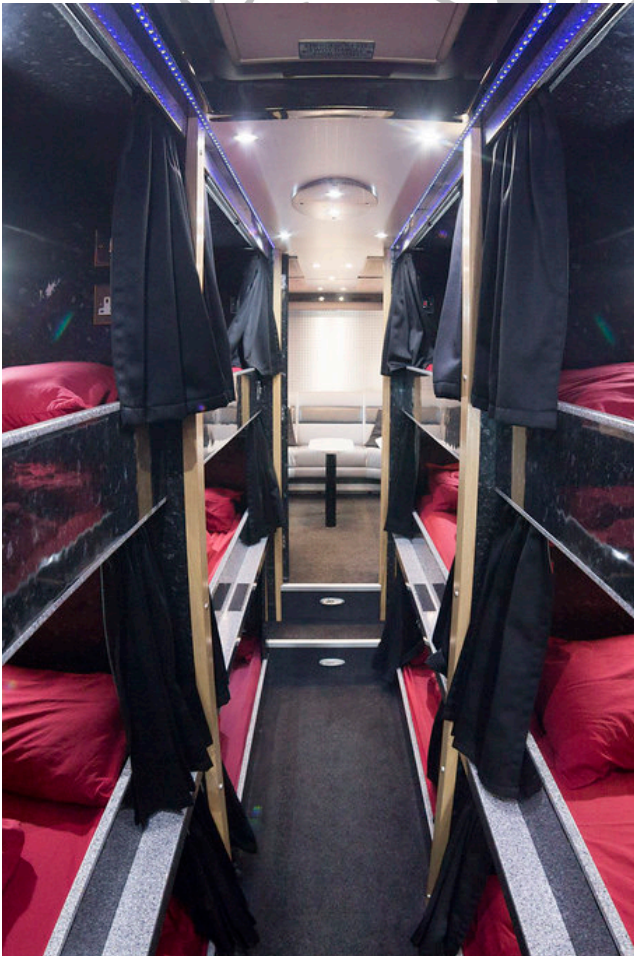

LUXURY 16 BERTH SLEEPER COACH

Travel in style between parks in a luxury sleeper coach. Its like a Home away from Home!

Are you tired of long journeys between parks? Wasting time on the road or in basic hotels when you could be traveling to your next Park?

Then look no further! Our sleeper coach service offers the perfect solution designed for your ultimate comfort.

Our sleeper coach service offers the perfect solution designed for your ultimate comfort whilst travelling.

Equipped with everything you need, a sleeper coach ensures a convenient and enjoyable travel experience. You'll find a fully functional kitchen onboard, complete with a microwave, kettle, fridge, and even a coffee machine!

Cozy couches and chairs ensure there is a comfy seat to enjoy a chat and a nice cuppa whilst on the road.

Comfy, individual, private bunks provide a cozy haven for relaxation and rest. Say goodbye to uncomfortable seats and hello to a good night's sleep as you travel.

Whilst there is a full sized WC there is no shower on board so we will make use of services/truck stops for the use of the showers.

Experience the convenience and comfort of a sleeper coach and make your journey a memorable one. Book your place today and enjoy a hassle-free adventure like never before!

These trips are for everyone regardless of age (3+), gender or mobility.