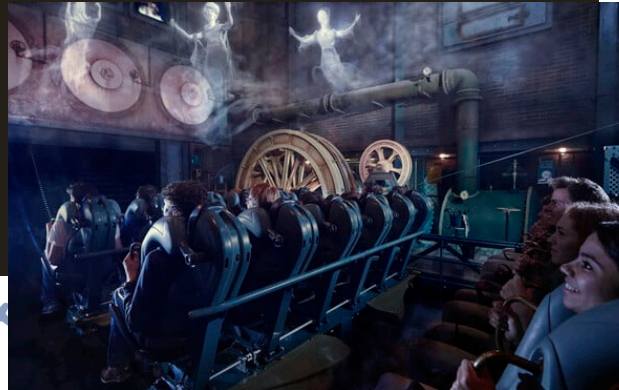

Day 5 Efteling - The Netherlands

Park No. 4

At Efteling, the famous theme park in the Netherlands, Halloween is not celebrated. Instead, this gives us a chance to enjoy a peaceful and calm day at the park without the hustle and bustle of spooky festivities.

One of the newest attractions at Efteling is the amazing dark ride called Danse Macabre. This thrilling ride takes visitors on a journey through a haunted mansion filled with spooky surprises and eerie encounters. It's the perfect way to get into the Halloween spirit without the chaos of traditional celebrations.

Coaster Credits Available:
8

- Baron 1898
- Joris en de Draak: Red
- Joris en de Draak: Blue
- Max + Moritz: Max
- Max + Moritz: Moritz
- Python
- Vliegende Hollander
- Vogel Rok

Book today with just £1 pp
Deposit!